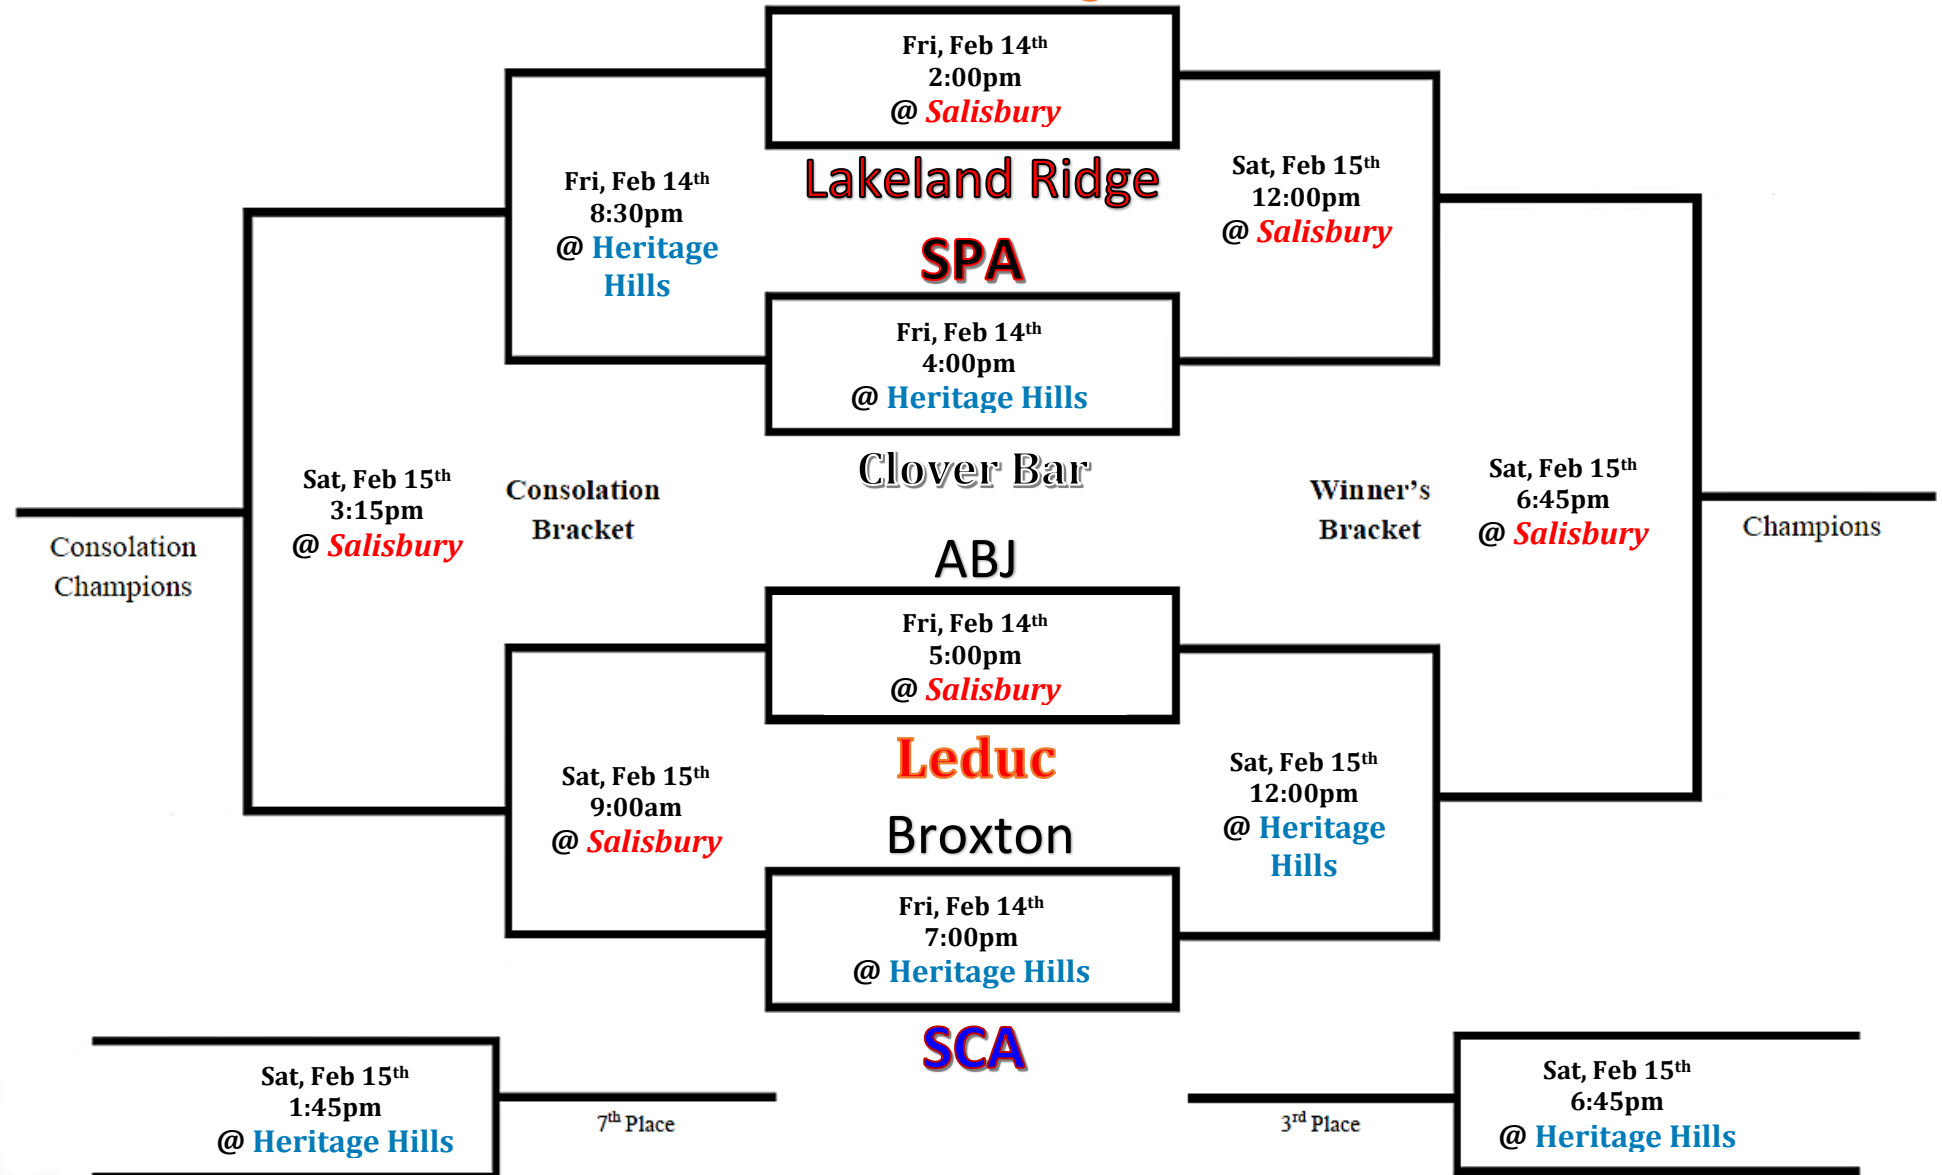

Jr. Sabre Shootout Classic 2025

BOYS DRAW

Sherwood Heights

Heritage Hills Elementary
280 Heritage Drive
Sherwood Park, AB T8A 6J8

Salisbury Composite
20 Festival Way
Sherwood Park, AB T8A 4Y1